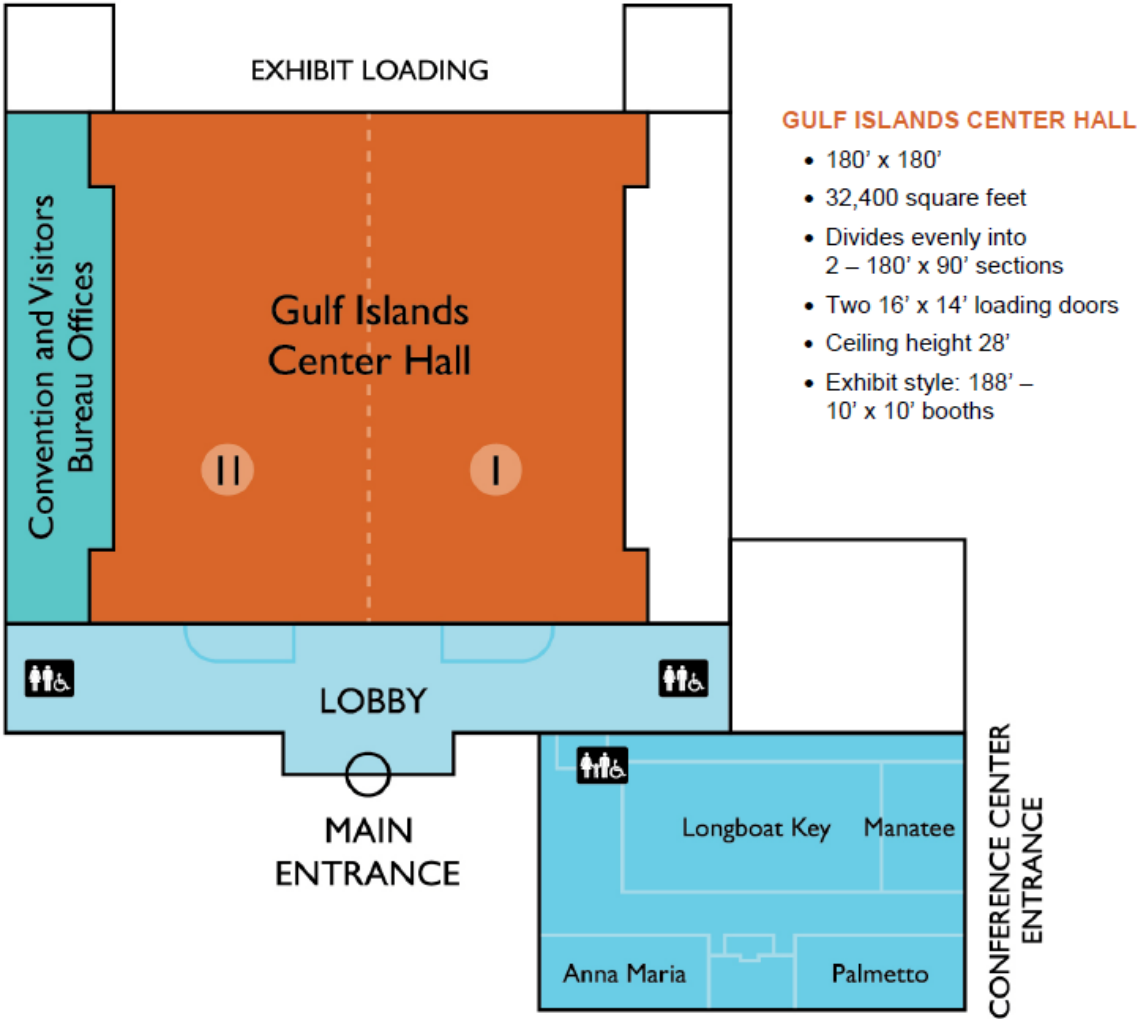

# Facility Layout and Facts

ROOM		SQ FT	BANQUET	THEATER	CLASSROOM
Longboat Key	95' x 43'	4,085	256	352	224
Anna Maria	63' x 27'	1,701	120	150	99
Palmetto	63' x 27'	1,701	120	150	99
Manatee	43' x 31'	1,333	80	100	68